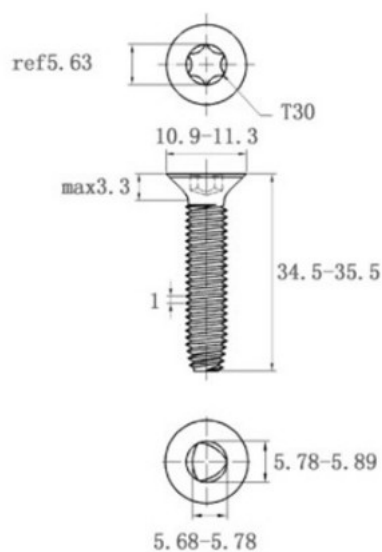

PRODUCT SHEET

Description:

Self-Tapping Screw CSK, Carbon Steel, M6x35mm, Torx 30, F/ "Sigs" Partition

Item number:

12.04.317-0

Units	Box	Carton	HS Code	Barcode
Pcs.			7318155898	
				5704866521505

SISO A/S